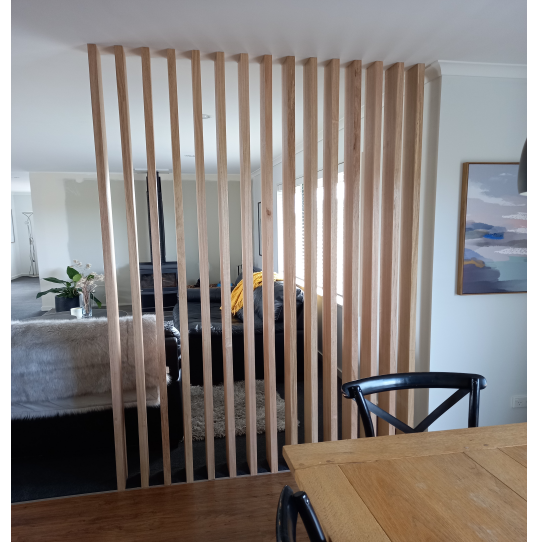

PLANTATION OAK